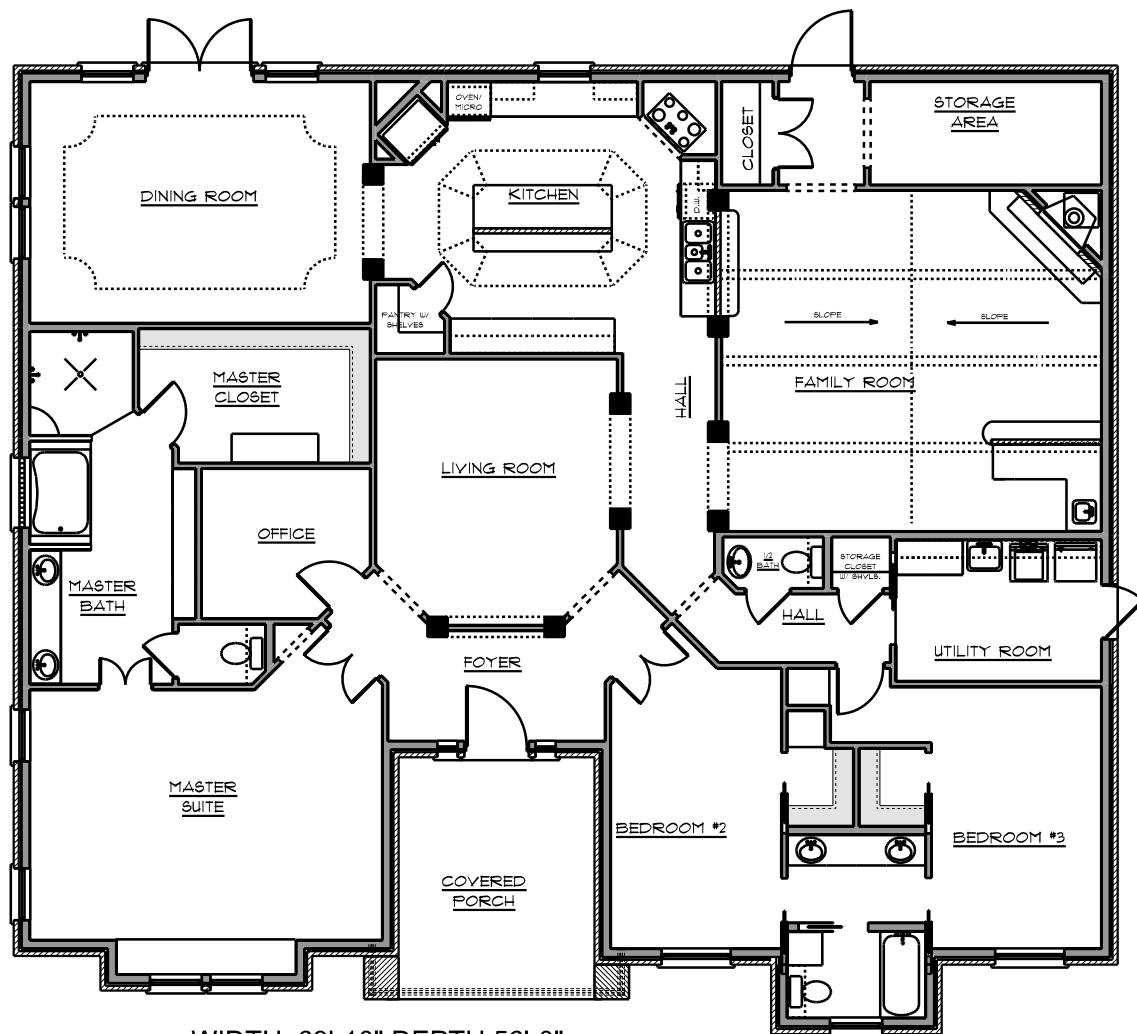

Coleson Homes LLC

WIDTH: 63'-10" DEPTH 56'-0"

3212.0 SQUARE FEET

3 BEDROOMS

2 FULL BATHS