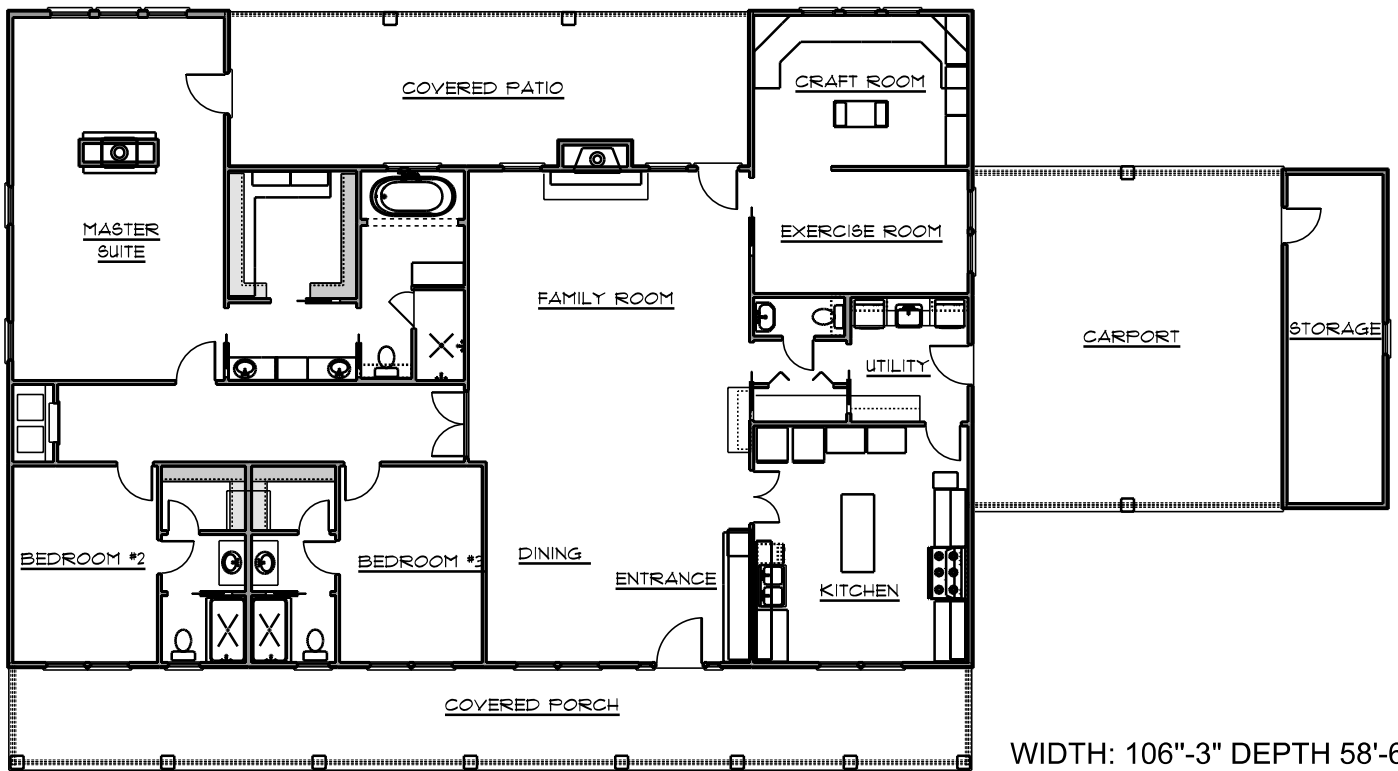

Coleson Homes LLC

WIDTH: 106'-3" DEPTH 58'-6"

3064.0 SQUARE FEET

3 BEDROOMS

3.5 FULL BATHS