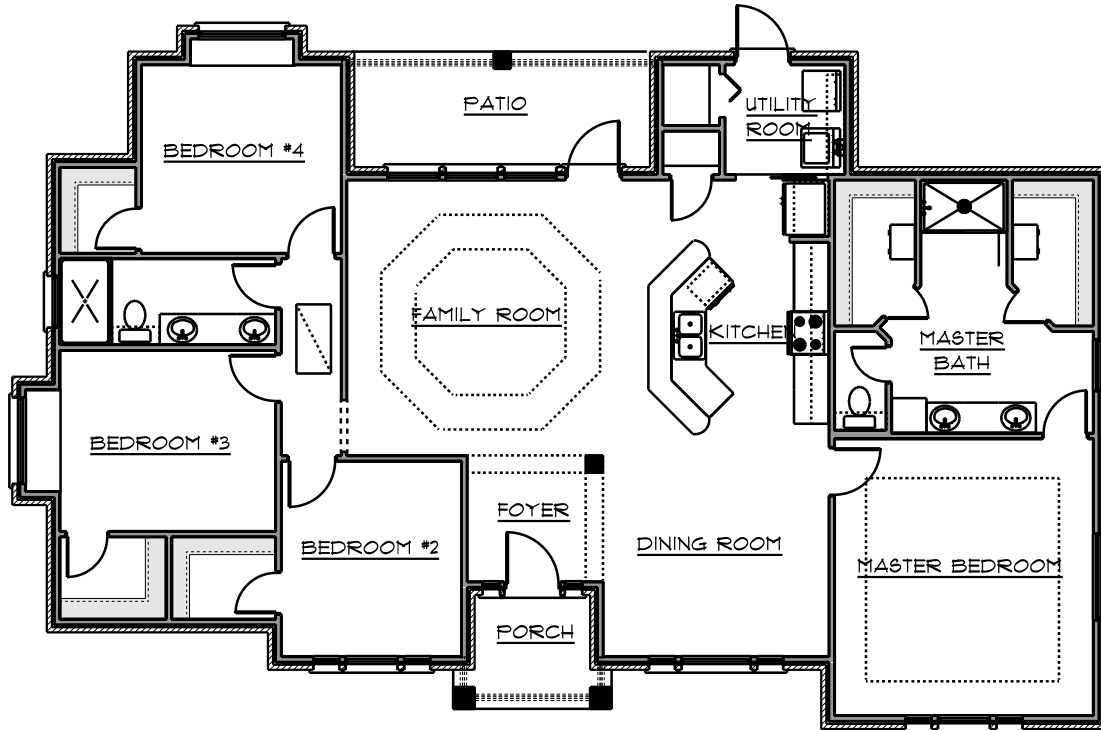

# Coleson Homes LLC

WIDTH: 63'-3" DEPTH 40'-8"

1980.0 SQUARE FEET

4 BEDROOMS

2 FULL BATHS