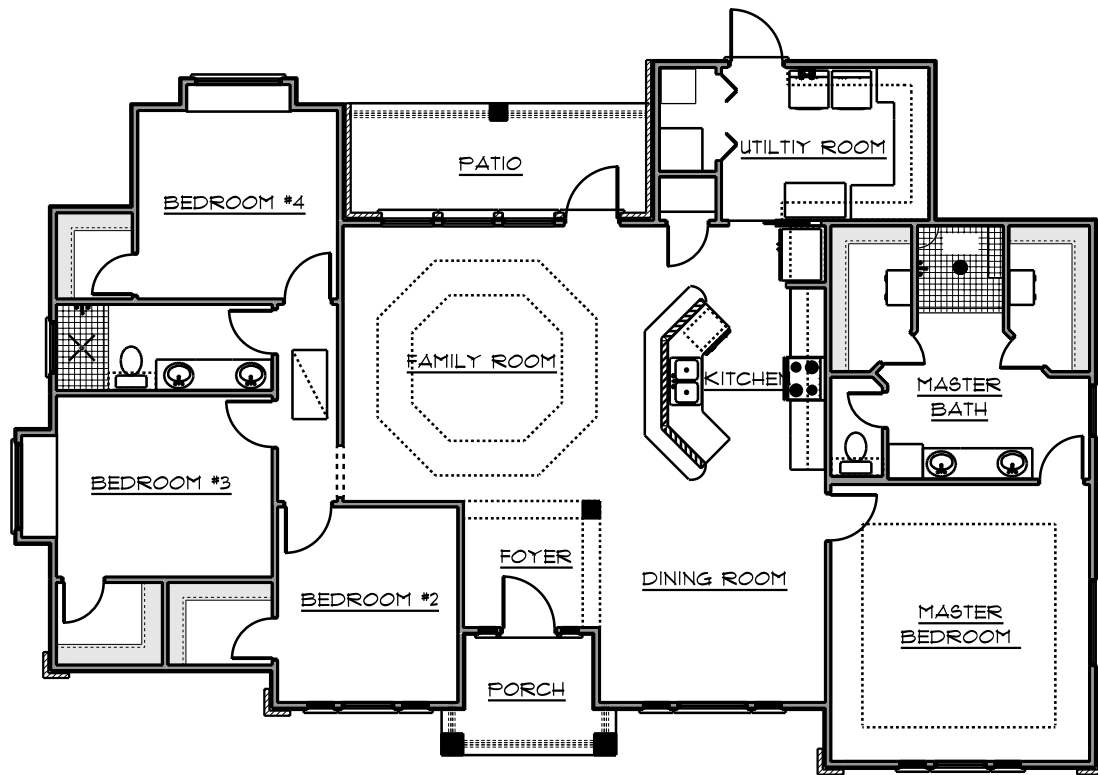

Coleson Homes LLC

WIDTH: 62'-4 1/2" DEPTH 41'-2 1/2"

2100.0 SQUARE FEET

4 BEDROOMS

2 FULL BATHS