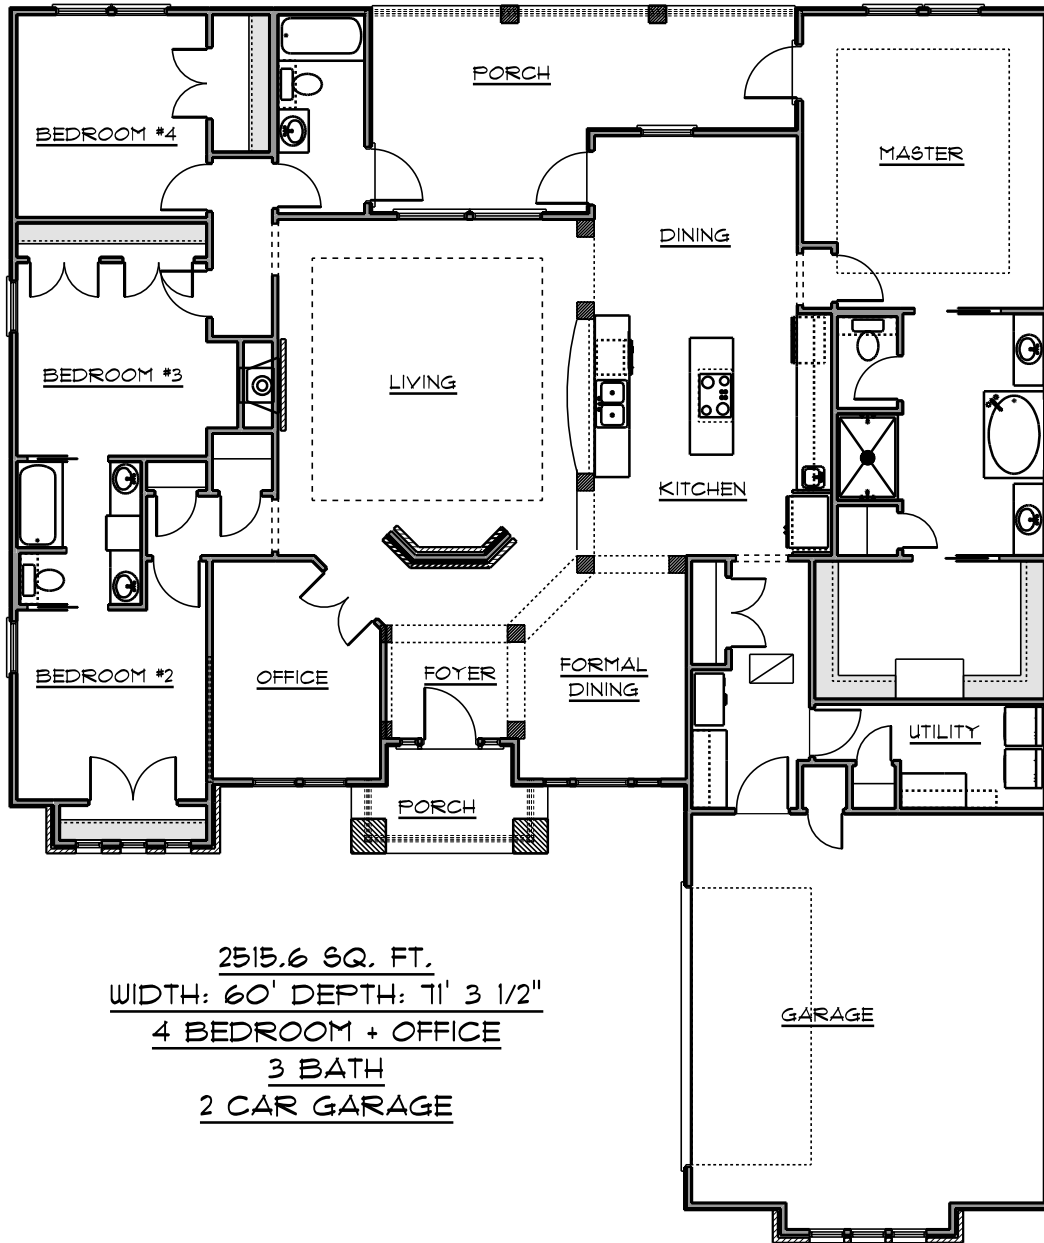

COLESON HOMES LLC

2515.6 SQ. FT.
WIDTH: 60' DEPTH: 71' 3 1/2"
4 BEDROOM + OFFICE
3 BATH
2 CAR GARAGE