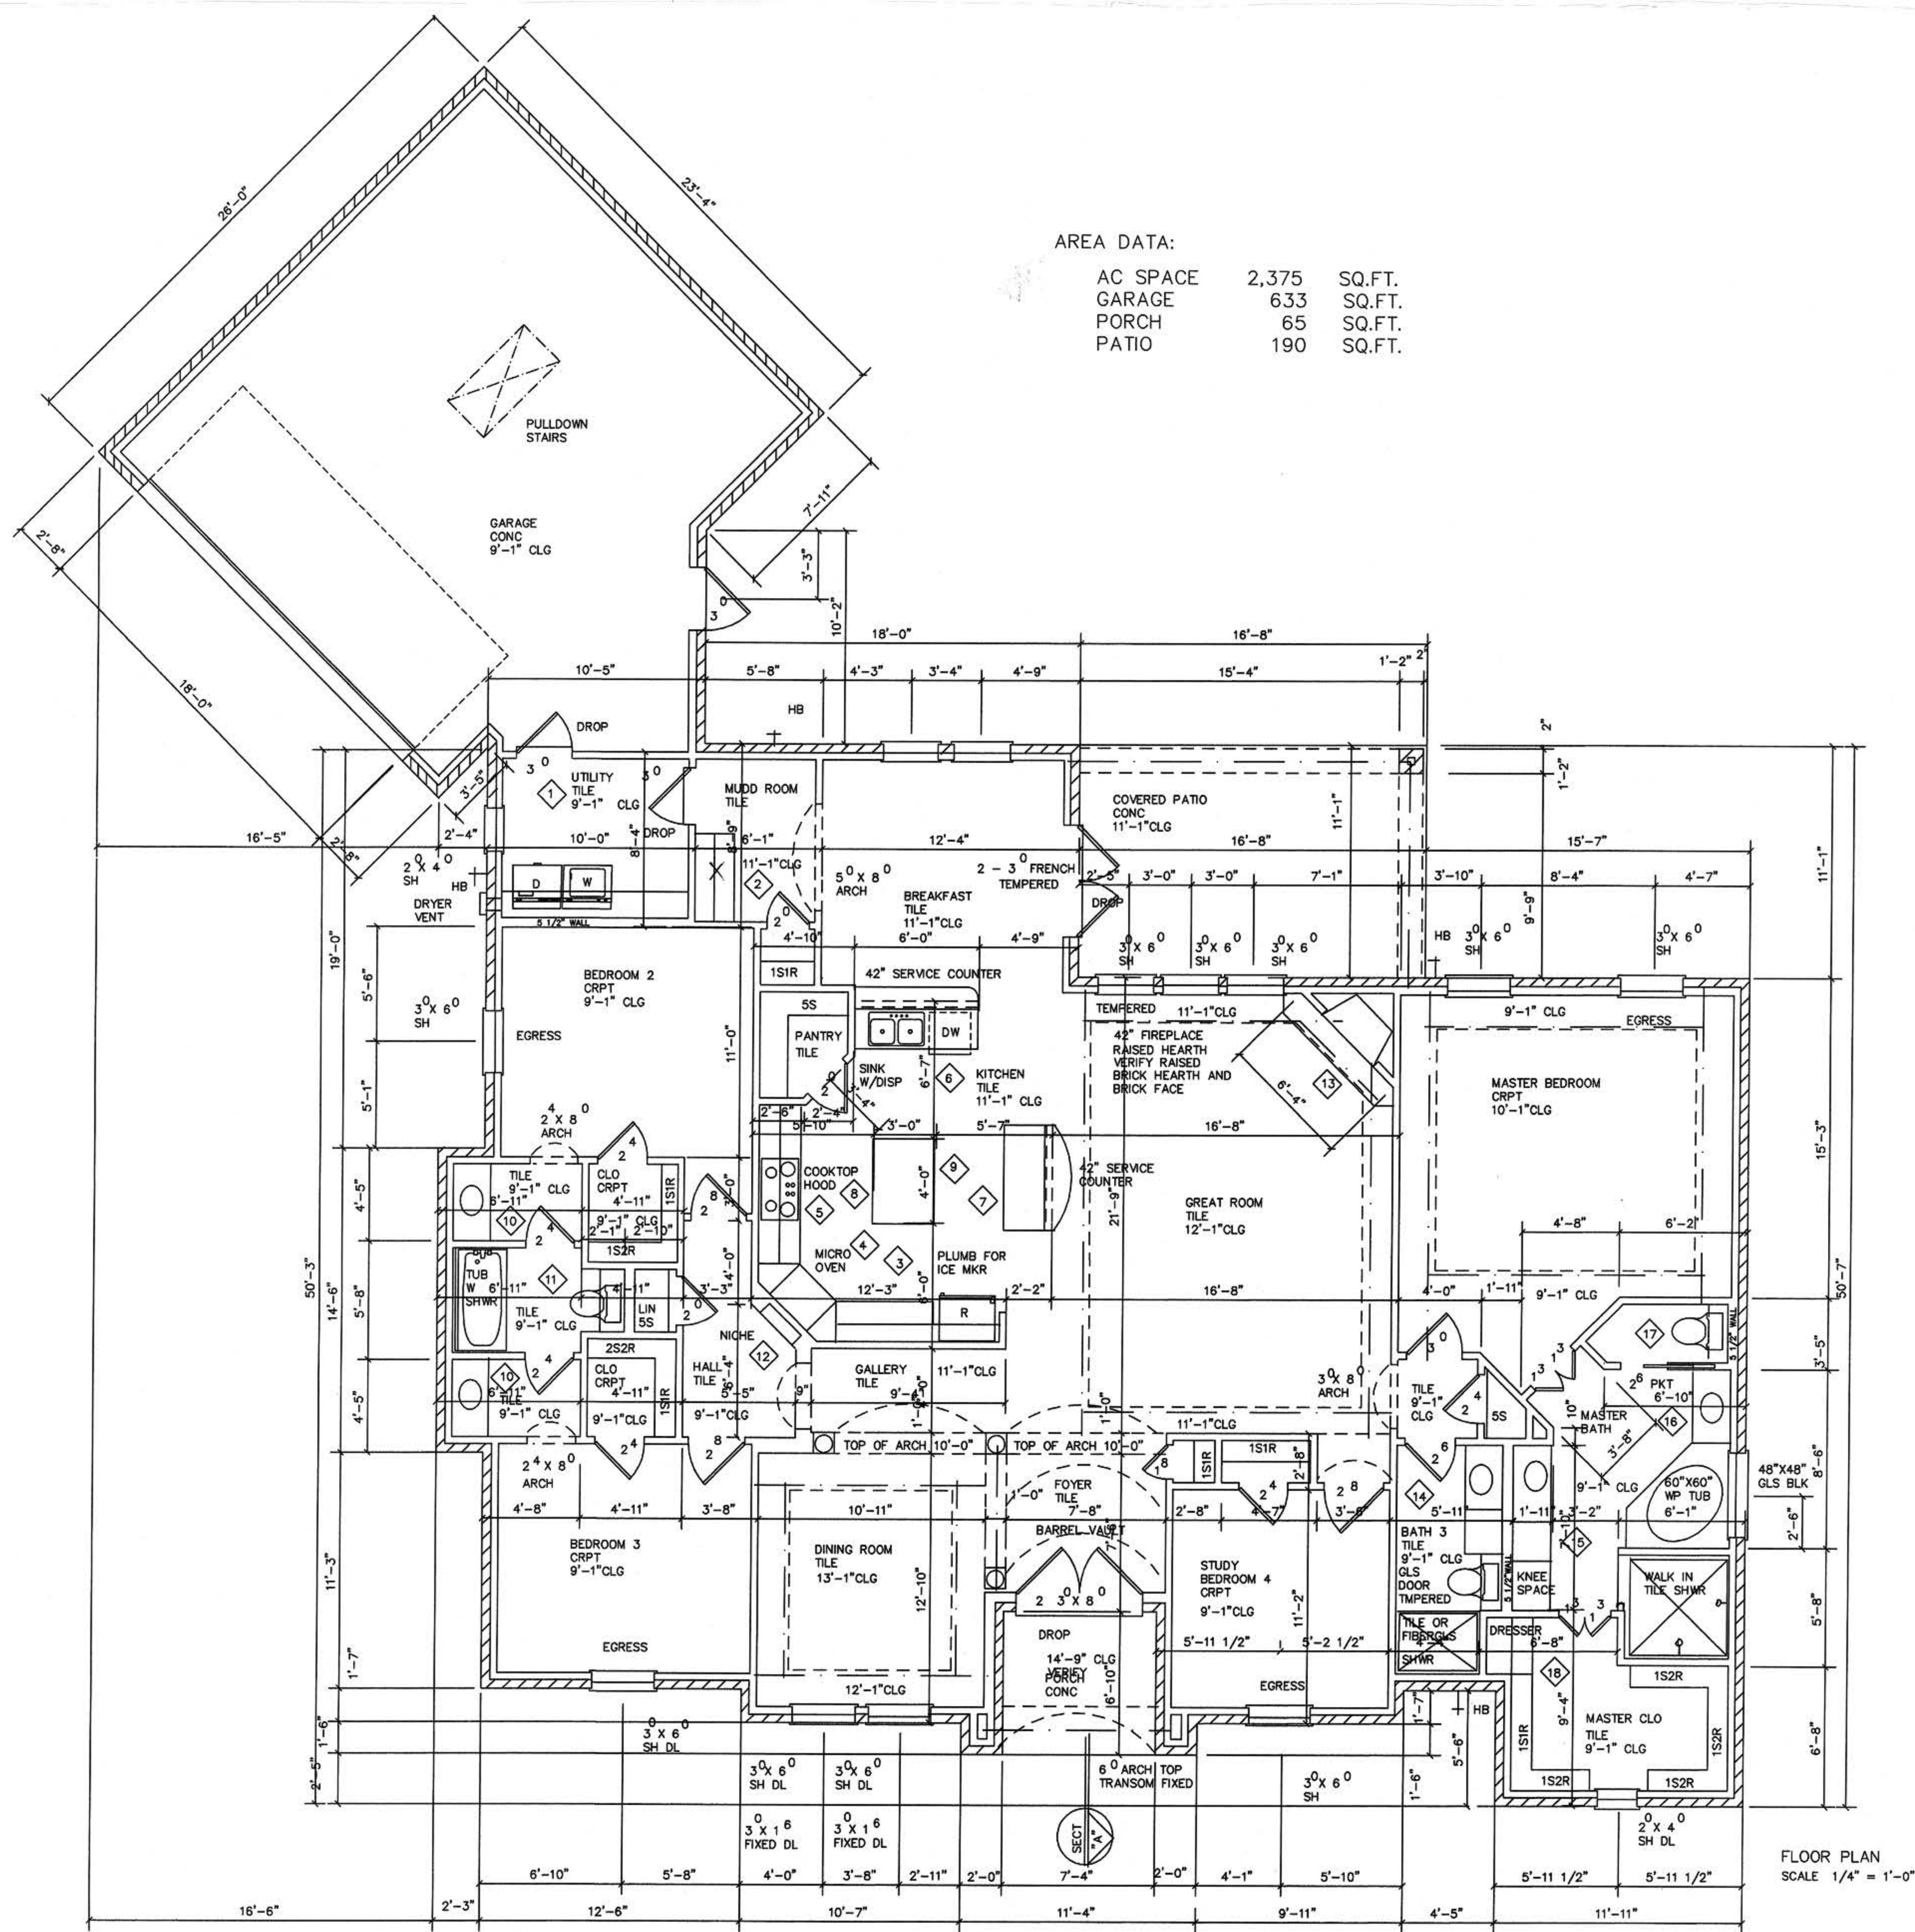

REAR ELEVATION
SCALE 1/4" = 1'-0"

LEFT ELEVATION
SCALE 1/8" = 1'-0"

RIGHT ELEVATION
SCALE 1/8" = 1'-0"

FRONT ELEVATION
SCALE 1/4" = 1'-0"

AREA DATA:

AC SPACE	2,375	SQ.FT.
GARAGE	633	SQ.FT.
PORCH	65	SQ.FT.
PATIO	190	SQ.FT.

FLOOR PLAN
SCALE 1/4" = 1'-0"