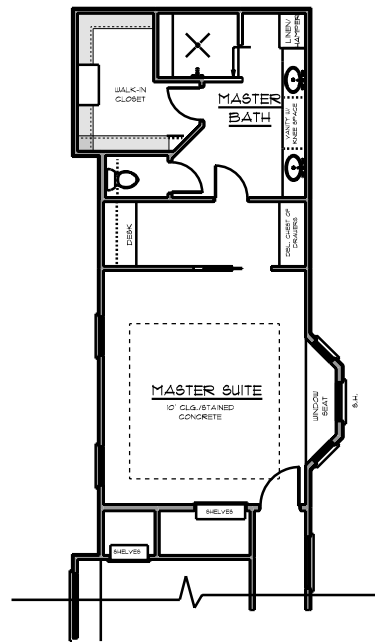

# Coleson Homes LLC

WIDTH: 104'-1 1/2" DEPTH 104'-1"

3182.0 SQUARE FEET

4 BEDROOMS

3 FULL BATHS