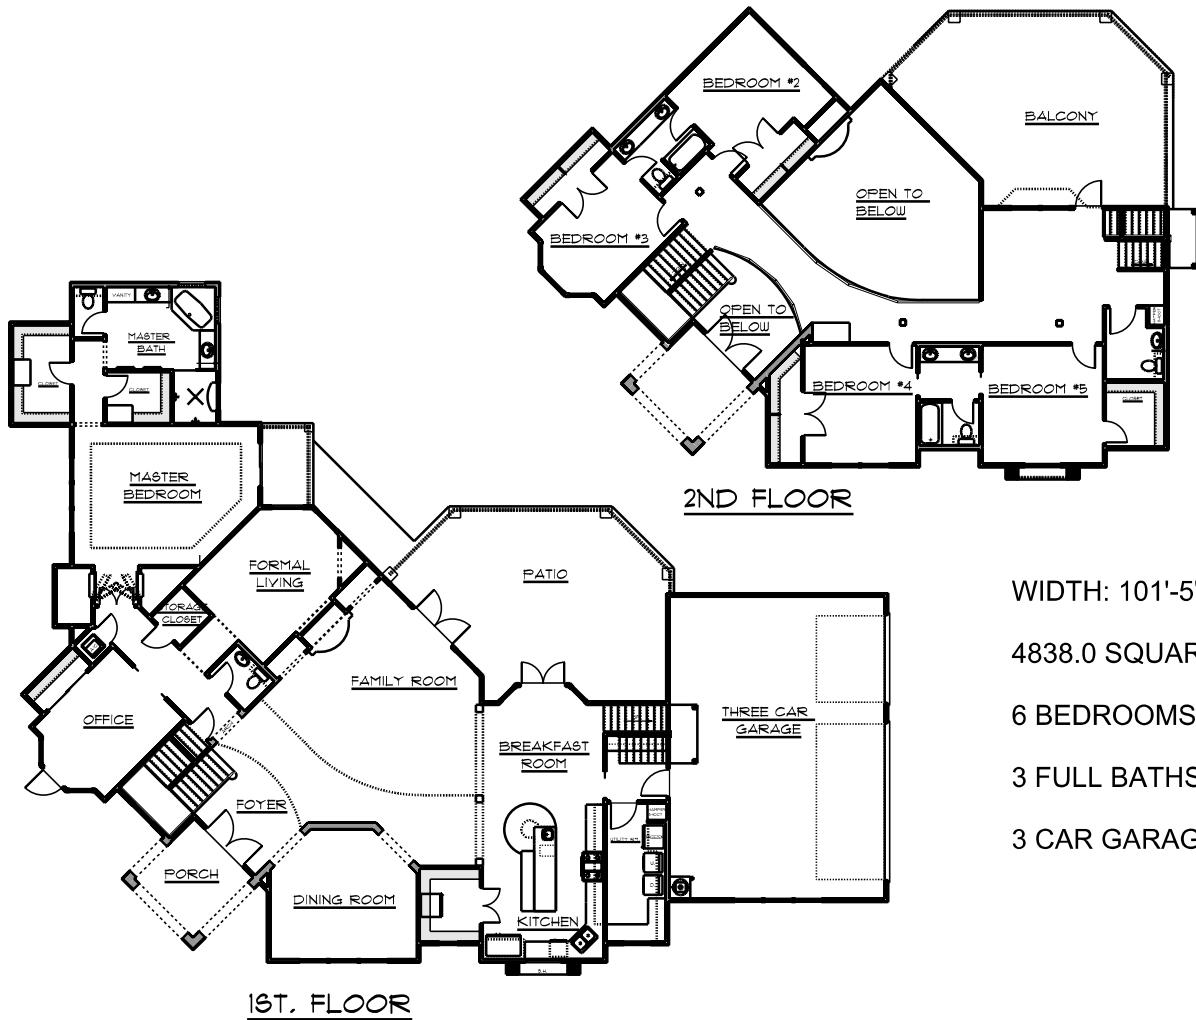

# Coleson Homes LLC

WIDTH: 101'-5" DEPTH 80'-0"  
4838.0 SQUARE FEET  
6 BEDROOMS  
3 FULL BATHS  
3 CAR GARAGE