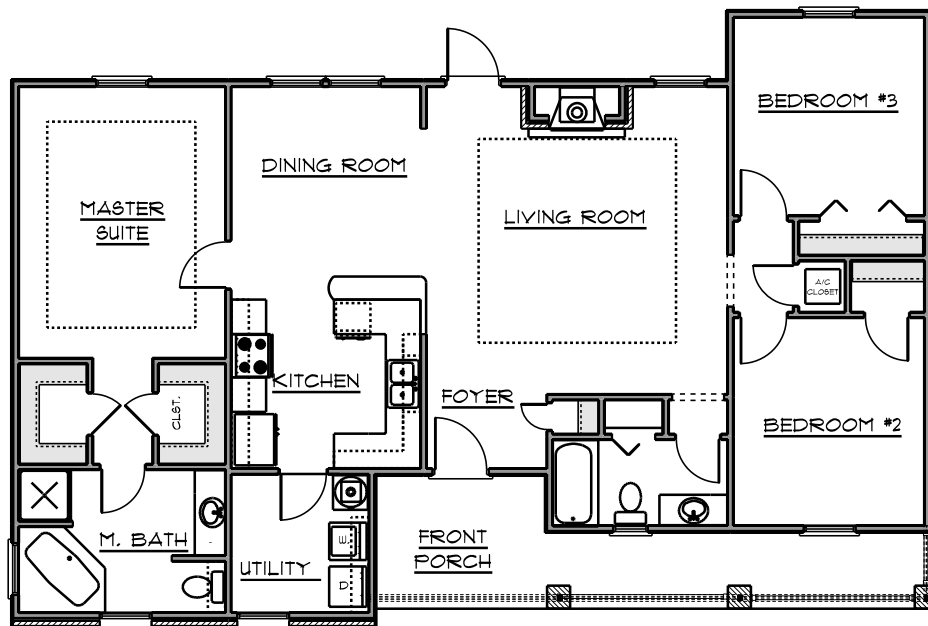

Coleson Homes LLC

WIDTH: 53'-0" DEPTH 35'-1/2"

1507.0 SQUARE FEET

3 BEDROOMS

2 FULL BATHS