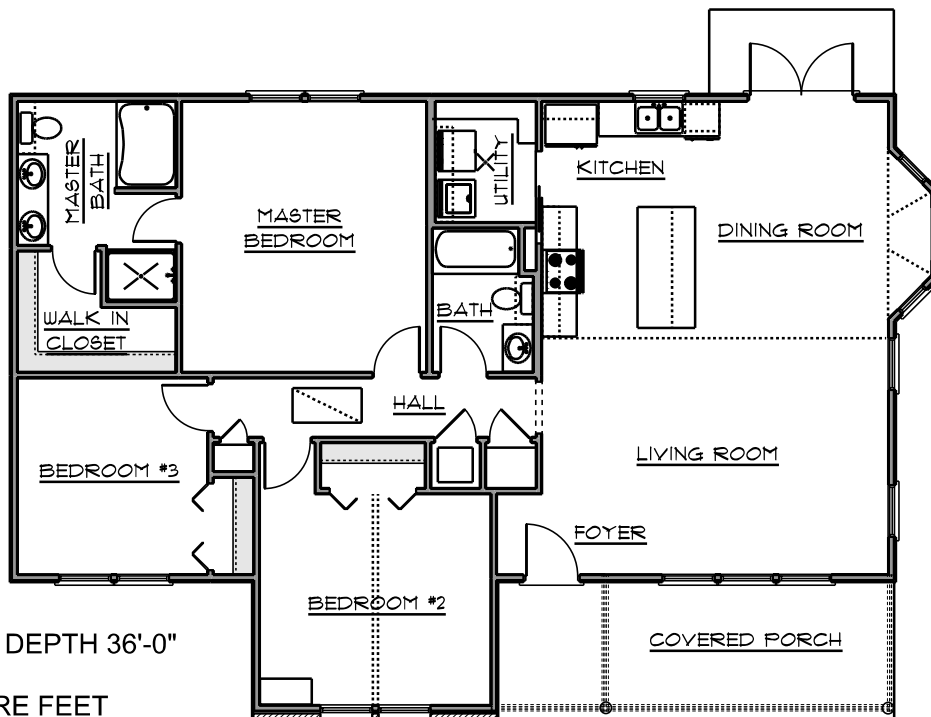

Coleson Homes LLC

WIDTH: 53'-6" DEPTH 36'-0"

1540.0 SQUARE FEET

3 BEDROOMS

2 FULL BATHS