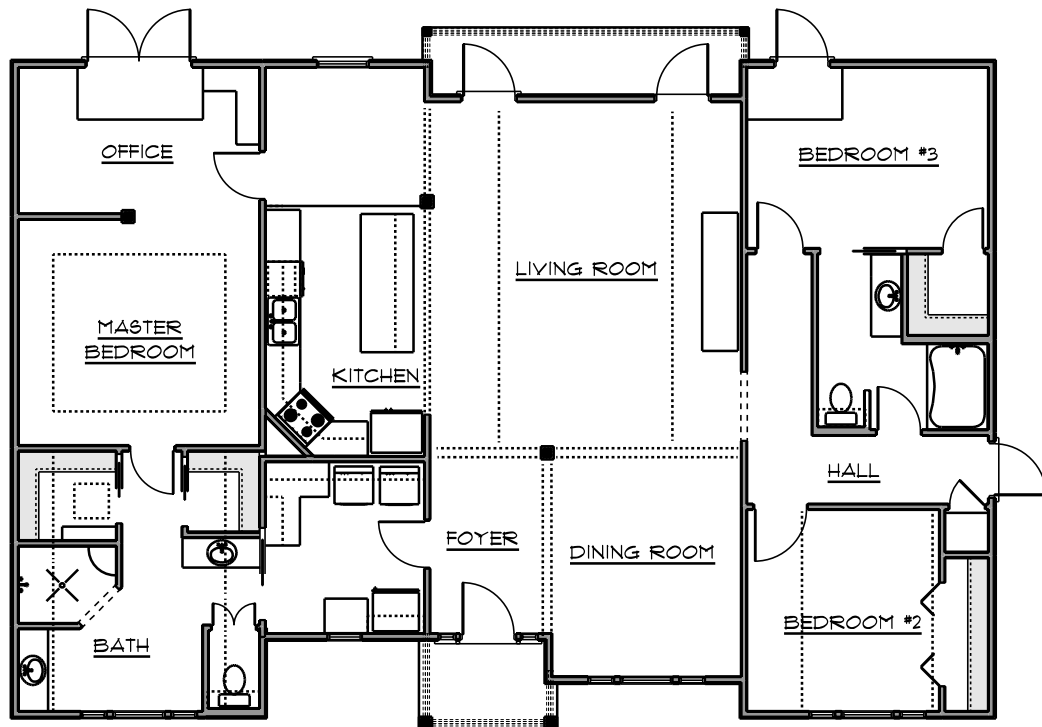

# COLESON HOMES LLC

WIDTH: 56'-9" DEPTH 40'-8"

2071.0 SQUARE FEET

3 BEDROOMS

2 FULL BATHS