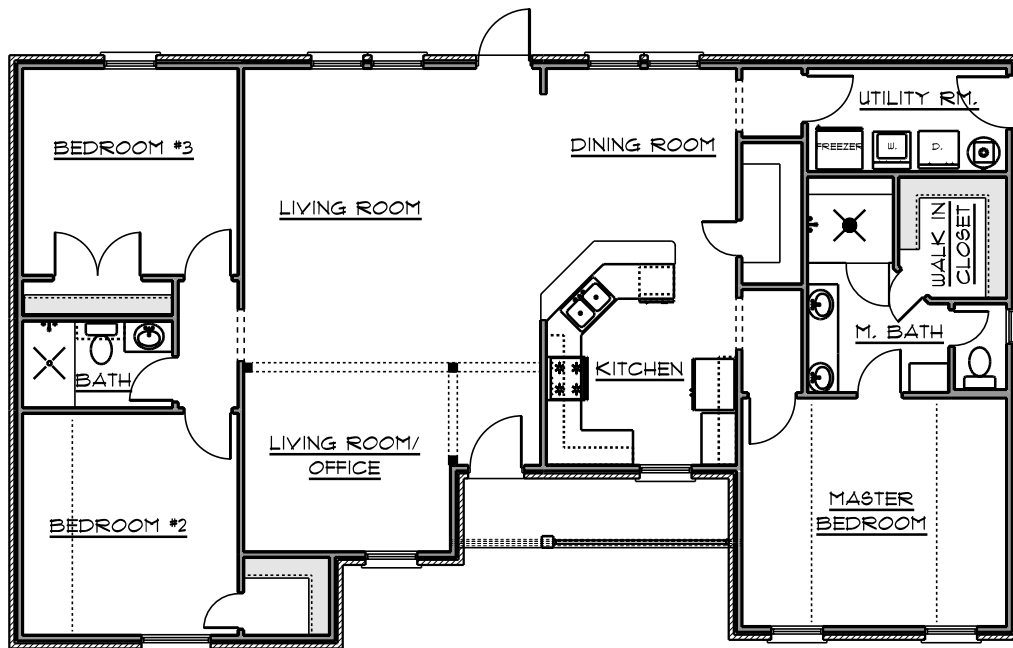

COLESON HOMES LLC

WIDTH: 58'-6" DEPTH 34'-4"

1814.0 SQUARE FEET

3 BEDROOMS

2 FULL BATHS