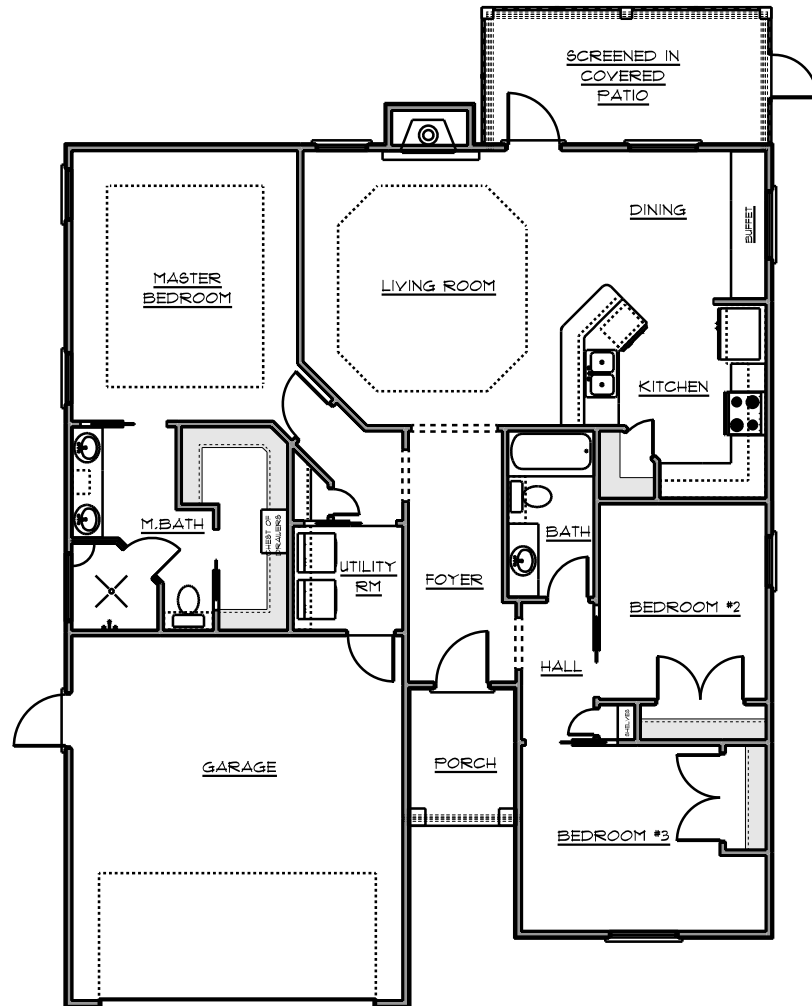

Coleson Homes LLC

WIDTH: 40'-9" DEPTH 59'-9"

1430.0 SQUARE FEET

3 BEDROOMS

2 FULL BATHS

2 CAR GARAGE